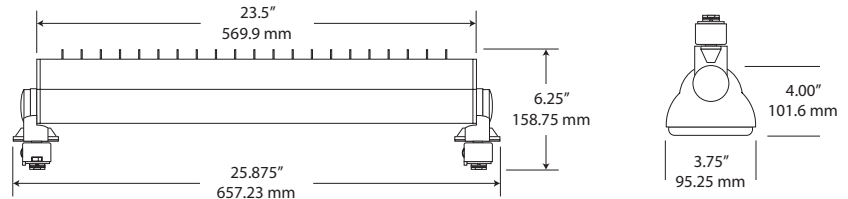

### DESCRIPTION

2-ft track mounted, energy efficient, high output fluorescent fixture. Combines a super compact, single 24W high output T5 linear style. Suitable for retail and commercial wall wash and display lighting. Available in one colour: White.