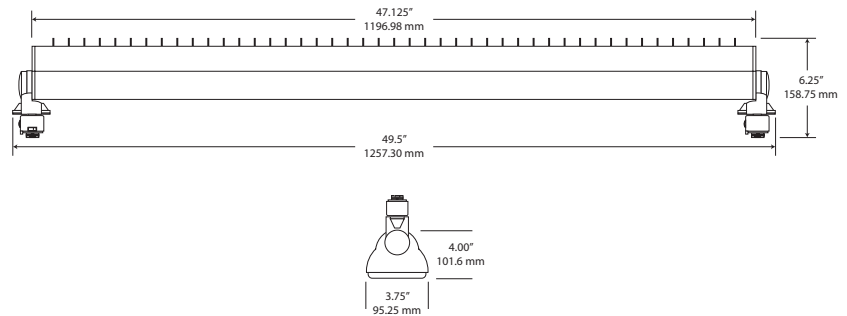

J-FT03154HO

54W High Output Fluorescent Track Fixture Heads

Catalog # : _____

Project : _____

Type : _____

Comments : _____

DESCRIPTION

4-ft track mounted, energy efficient, high output fluorescent fixture. Combines a super compact, single 54W high output T5 linear style. Suitable for retail and commercial wall wash and display lighting. Available in one colour: White.